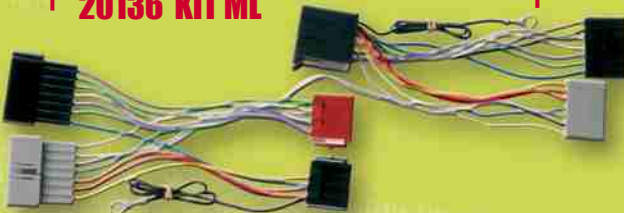

PIRANYACAR®

CAR COMPONENTS

CHRYSLER

20136

VOYAGER-SARATOGA-LE BARTON- PT CRUISER-
GRAND VOYAGER-JEEP GRAND CHEROKEE-VIPER-
STRATUS-VISION-NEON-SEBRING-3000M

20137

VOYAGER (11/01 >) - SEBRING (01 >)
PT CRUISER (02 >) - NEON (02 >)

20136 KIT ML

VOYAGER-SARATOGA-LE BARTON- PT CRUISER-
GRAND VOYAGER-JEEP GRAND CHEROKEE-VIPER-
STRATUS-VISION-NEON-SEBRING-3000M

20137 KIT ML

VOYAGER (11/01 >) - SEBRING (01 >)
PT CRUISER (02 >) - NEON (02 >)

20173

chrysler

ADAPTADOR RADIO ISO
PT CRUISER (1/02 >) - VOYAGER (11/01 >)

ISO

CITROËN

20085

AX - ZX - XANTIA - EVASION - SAXO -
XSARA - BERLINGO - C1 - C5 - C8

20102