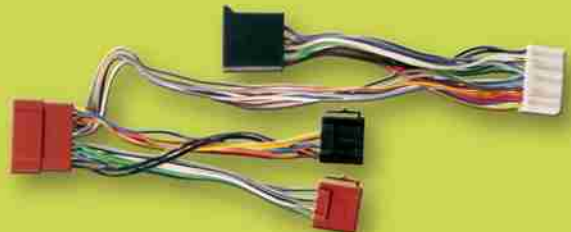

PIRANYACAR®

CAR COMPONENTS

CHRYSLER

20136

VOYAGER-SARATOGA-LE BARTON- PT CRUISER-
GRAND VOYAGER-JEEP GRAND CHEROKEE-VIPER-
STRATUS-VISION-NEON-SEBRING-3000M

20137

VOYAGER (11/01 >) - SEBRING (01 >)
PT CRUISER (02 >) - NEON (02 >)

20136 KIT ML

VOYAGER-SARATOGA-LE BARTON- PT CRUISER-
GRAND VOYAGER-JEEP GRAND CHEROKEE-VIPER-
STRATUS-VISION-NEON-SEBRING-3000M

20137 KIT ML

VOYAGER (11/01 >) - SEBRING (01 >)
PT CRUISER (02 >) - NEON (02 >)

20173

chrysler

ADAPTADOR RADIO ISO
PT CRUISER (1/02 >) - VOYAGER (11/01 >)

ISO

CITROËN

20085

AX - ZX - XANTIA - EVASION - SAXO -
XSARA - BERLINGO - C1 - C5 - C8

20102